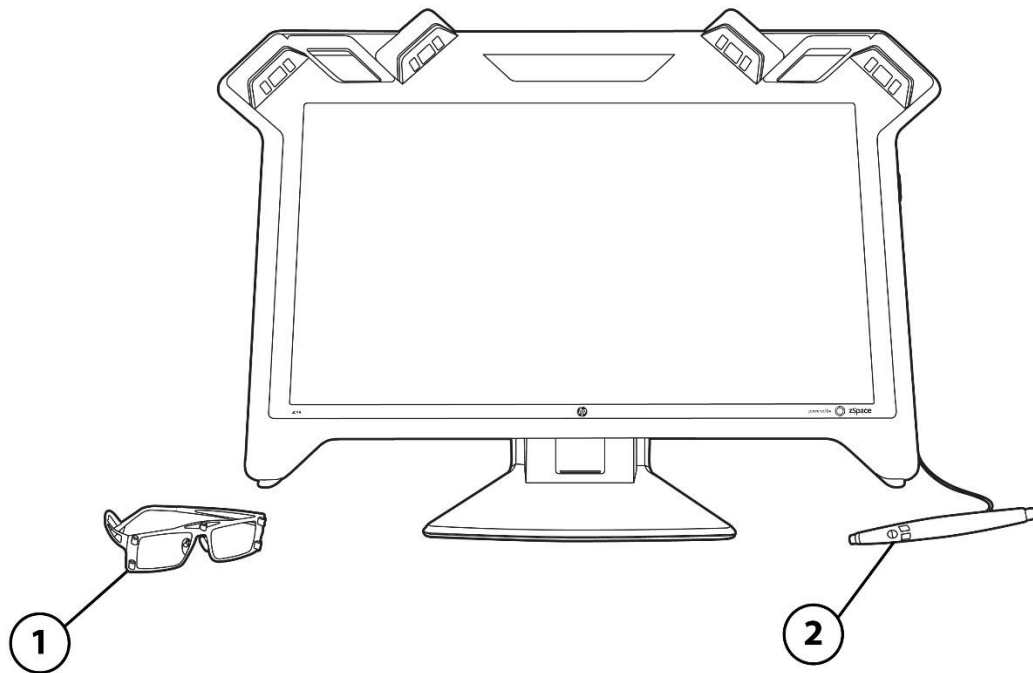

Overview

HP Zvr 23.6-inch Virtual Reality Display

1. Passive eyewear

2. Active stylus

1. DVI-D, Dual Link
2. DisplayPort 1.2
3. USB 2.0

4. RJ-11 (stylus)
5. DC in
6. USB 2.0 upstream

Overview

1. Master power switch

2. USB 2.0 ports

Overview

Change the way you think, work, and create with a virtual-holographic 3D¹ image from the HP Zvr 23.6-inch Virtual Reality Display.

Key features:

- Experience real-time, natural interaction with your 3D¹ content as the display follows the movement of your lightweight, passive glasses.^{2,3}
- Immerse yourself in every detail of the holographic image with the stylus pen.³
- Project your 3D¹ models to a 2D big screen with choice of third-party hardware.⁴
- Easily drive your content from an HP Z Workstation or HP Business Desktop with DVI or DisplayPort connectors.
- Create your own niche-specific software with the zSpace Developer Kit.⁵
- Get award-winning service and support, and extend your protection with optional HP Care Packs.⁶

Change Log

Models: K5H59A4

Panel	Type	23.6-inch TN with segmented LED backlight
	Viewable Image Area (diagonal)	59,94 cm (23.6-inch) widescreen; diagonally measured
	Panel Active Area (W × H)	52,12 x 29,32 cm (20.52 × 11.54 in)
	Resolution	1920 x 1080 @ 120Hz (typical 3D mode of operation)
	Aspect Ratio	16:9
	Viewing Angle*	Up to 170° horizontal/160° vertical typical
	Brightness*	200 cd/m ² in 3D mode of operation
	Contrast Ratio (Typical)*	300:1 average in 3D mode of operation 1000:1 average in 2D mode
	Response Times*	5.6 ms on/off without overdrive
	Pixel Pitch*	0.272 mm
	Pixels Per Inch (PPI)*	93.5
	Backlight Lamp Life (to half brightness)*	30,000 hours minimum
	Color Support*	Up to 16.7 million colors with the use of FRC technology
	Color Gamut (Typical)*	72% of NTSC