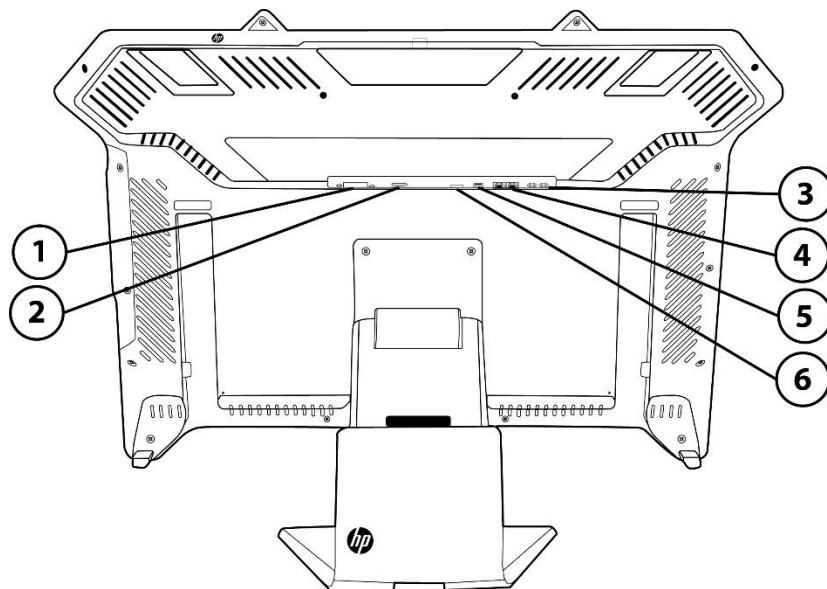

Overview

HP Zvr 23.6-inch Virtual Reality Display

1. Passive eyewear

2. Active stylus

1. DVI-D, Dual Link
2. DisplayPort 1.2
3. USB 2.0

4. RJ-11 (stylus)
5. DC in
6. USB 2.0 upstream

Overview

1. Master power switch

2. USB 2.0 ports

Overview

Change the way you think, work, and create with a virtual-holographic 3D¹ image from the HP Zvr 23.6-inch Virtual Reality Display.

Key features:

- Experience real-time, natural interaction with your 3D¹ content as the display follows the movement of your lightweight, passive glasses.^{2,3}
- Immerse yourself in every detail of the holographic image with the stylus pen.³
- Project your 3D¹ models to a 2D big screen with choice of third-party hardware.⁴
- Easily drive your content from an HP Z Workstation or HP Business Desktop with DVI or DisplayPort connectors.
- Create your own niche-specific software with the zSpace Developer Kit.⁵
- Get award-winning service and support, and extend your protection with optional HP Care Packs.⁶

Change Log

Models: K5H59A4

Panel	Type	23.6-inch TN with segmented LED backlight
	Viewable Image Area (diagonal)	59,94 cm (23.6-inch) widescreen; diagonally measured
	Panel Active Area (W × H)	52,12 x 29,32 cm (20.52 × 11.54 in)
	Resolution	1920 x 1080 @ 120Hz (typical 3D mode of operation)
	Aspect Ratio	16:9
	Viewing Angle*	Up to 170° horizontal/160° vertical typical
	Brightness*	200 cd/m ² in 3D mode of operation
	Contrast Ratio (Typical)*	300:1 average in 3D mode of operation 1000:1 average in 2D mode
	Response Times*	5.6 ms on/off without overdrive
	Pixel Pitch*	0.272 mm
	Pixels Per Inch (PPI)*	93.5
	Backlight Lamp Life (to half brightness)*	30,000 hours minimum
	Color Support*	Up to 16.7 million colors with the use of FRC technology
	Color Gamut (Typical)*	72% of NTSC