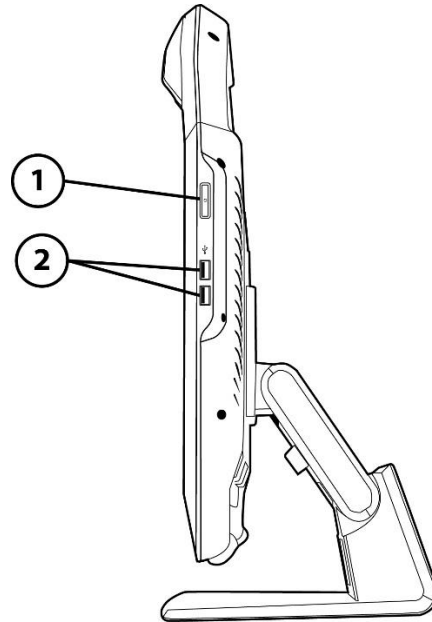

Overview

HP Zvr 23.6-inch Virtual Reality Display

1. Passive eyewear

2. Active stylus

1. DVI-D, Dual Link
2. DisplayPort 1.2
3. USB 2.0

4. RJ-11 (stylus)
5. DC in
6. USB 2.0 upstream

Overview

1. Master power switch

2. USB 2.0 ports

Overview

Change the way you think, work, and create with a virtual-holographic 3D¹ image from the HP Zvr 23.6-inch Virtual Reality Display.

Key features:

- Experience real-time, natural interaction with your 3D¹ content as the display follows the movement of your lightweight, passive glasses.^{2,3}
- Immerse yourself in every detail of the holographic image with the stylus pen.³
- Project your 3D¹ models to a 2D big screen with choice of third-party hardware.⁴
- Easily drive your content from an HP Z Workstation or HP Business Desktop with DVI or DisplayPort connectors.
- Create your own niche-specific software with the zSpace Developer Kit.⁵
- Get award-winning service and support, and extend your protection with optional HP Care Packs.⁶

Change Log

Models: K5H59A4

Panel	Type	23.6-inch TN with segmented LED backlight
	Viewable Image Area (diagonal)	59,94 cm (23.6-inch) widescreen; diagonally measured
	Panel Active Area (W × H)	52,12 x 29,32 cm (20.52 × 11.54 in)
	Resolution	1920 x 1080 @ 120Hz (typical 3D mode of operation)
	Aspect Ratio	16:9
	Viewing Angle*	Up to 170° horizontal/160° vertical typical
	Brightness*	200 cd/m ² in 3D mode of operation
	Contrast Ratio (Typical)*	300:1 average in 3D mode of operation 1000:1 average in 2D mode
	Response Times*	5.6 ms on/off without overdrive
	Pixel Pitch*	0.272 mm
	Pixels Per Inch (PPI)*	93.5
	Backlight Lamp Life (to half brightness)*	30,000 hours minimum
	Color Support*	Up to 16.7 million colors with the use of FRC technology
	Color Gamut (Typical)*	72% of NTSC